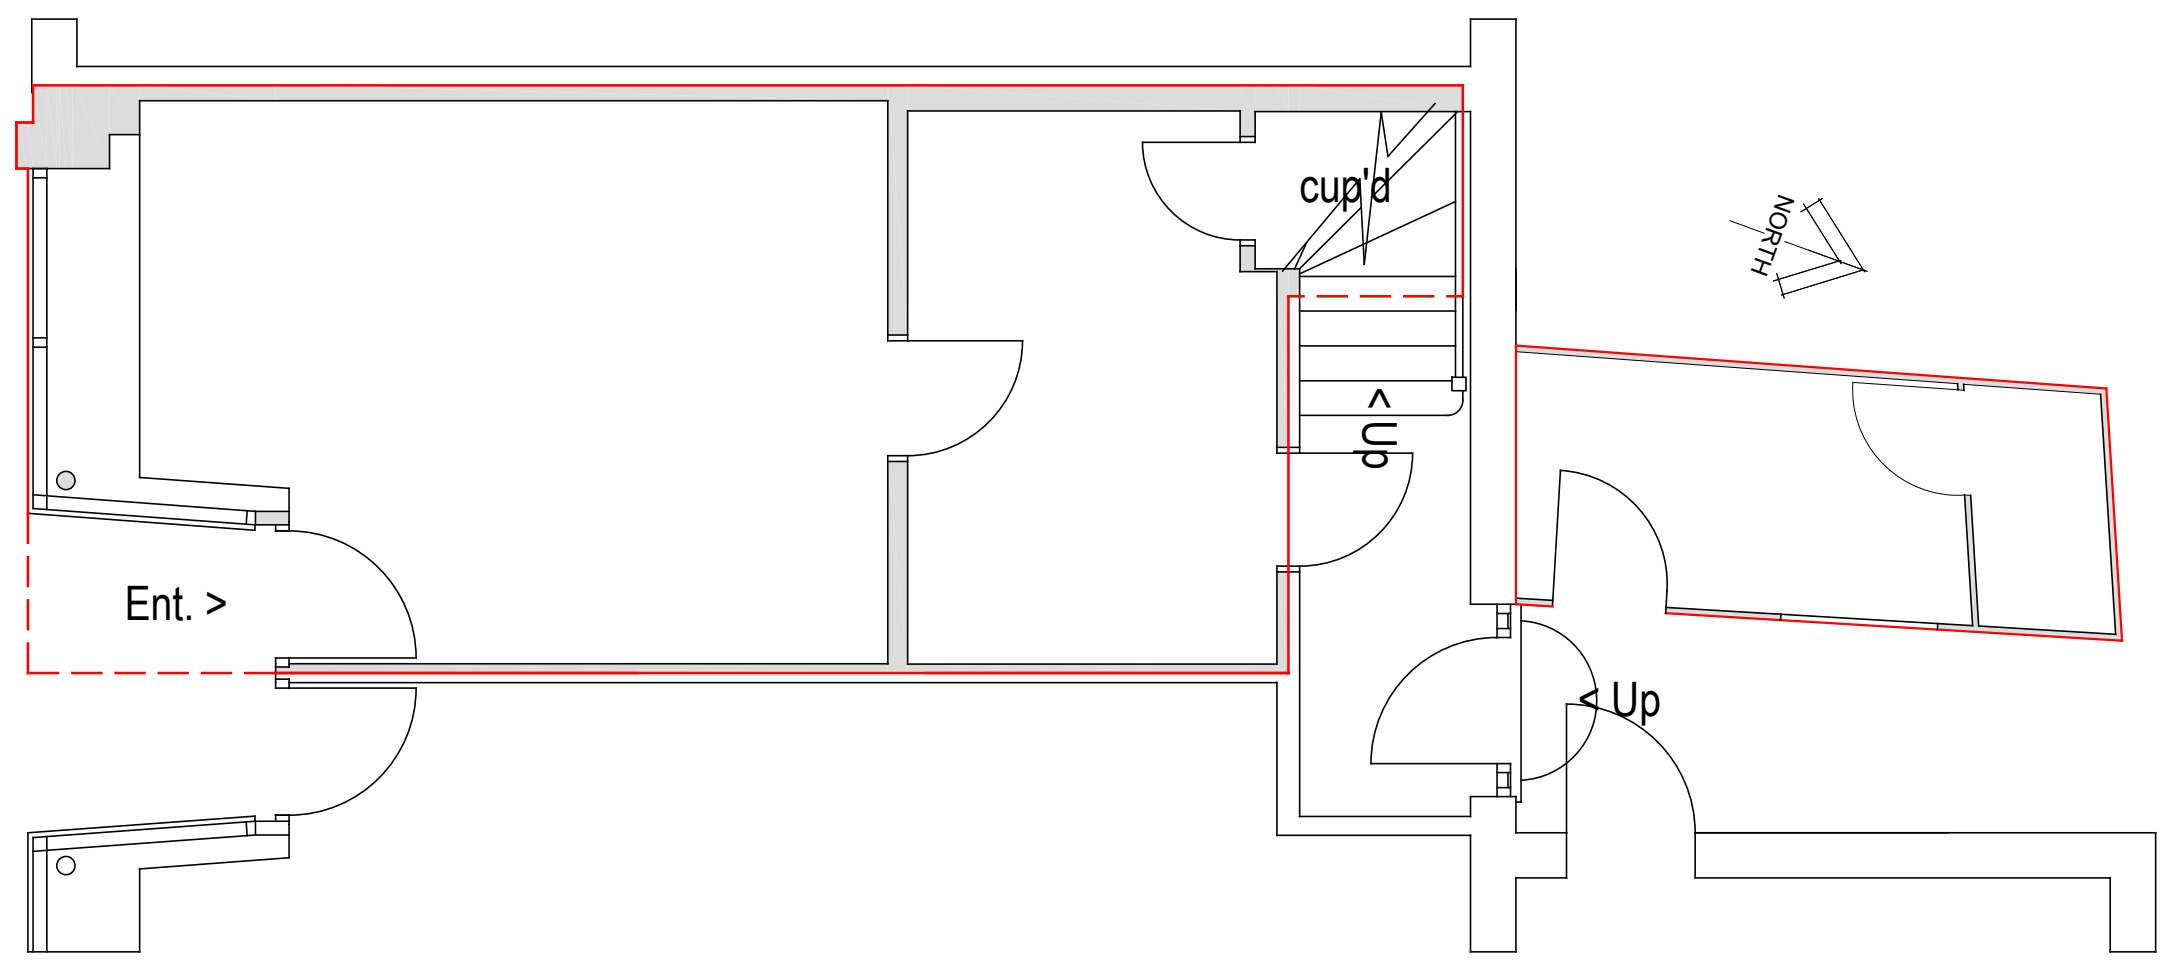

Revisions:  
AJ outbuilding added

58 West Street, Alresford,  
Hampshire, SO24 9AU.

Drawing #374/001A PLAN AS EXISTING  
Scale 1:100  
Date February 2020