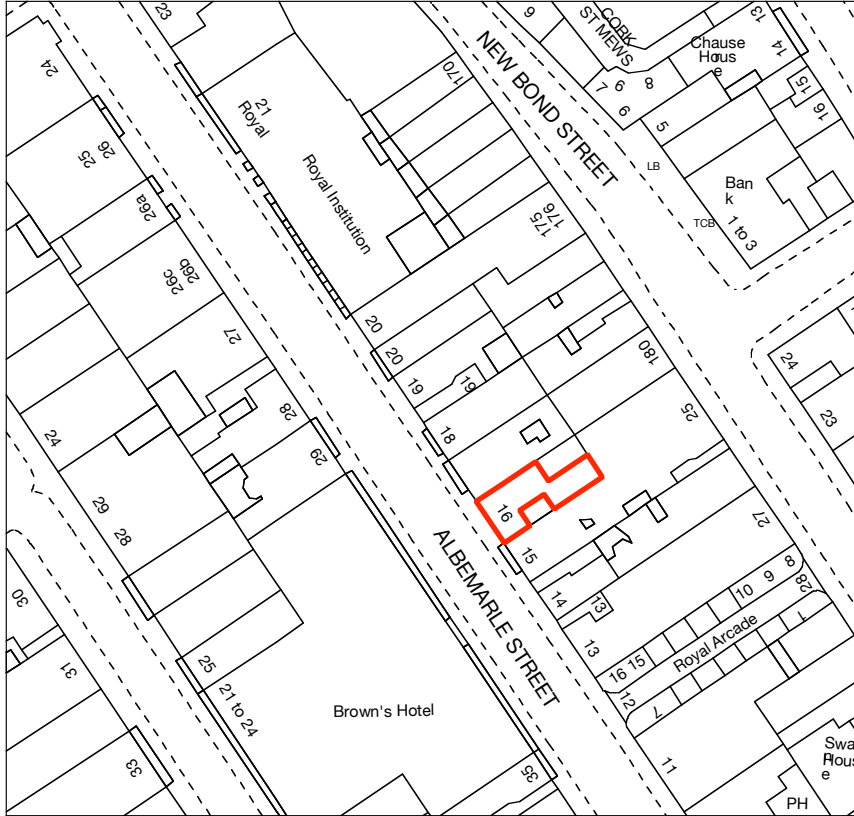

OS Map extract Crown Copyright
Metric Scale 1 : 1250
Location at Third Floor Level

16 Albemarle Street
LONDON
W1S 4HW

Ordnance Survey, (c) Crown Copyright 2015. All rights reserved. Licence number 100022432