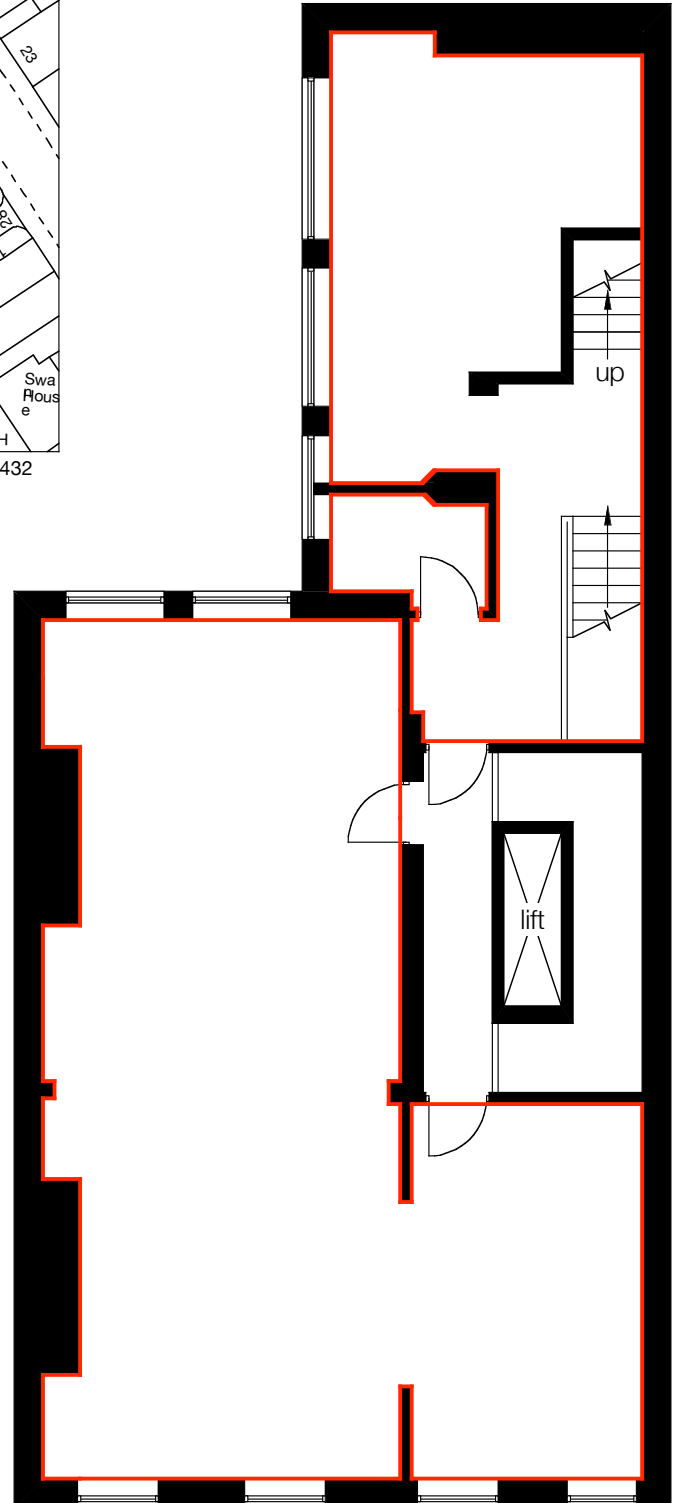

OS Map extract Crown Copyright
Metric Scale 1 : 1250
Location at Third Floor Level

16 Albemarle Street
LONDON
W1S 4HW

Ordnance Survey, (c) Crown Copyright 2015. All rights reserved. Licence number 100022432

Scale in meters
A4 Print Size

1:100

Third Floor