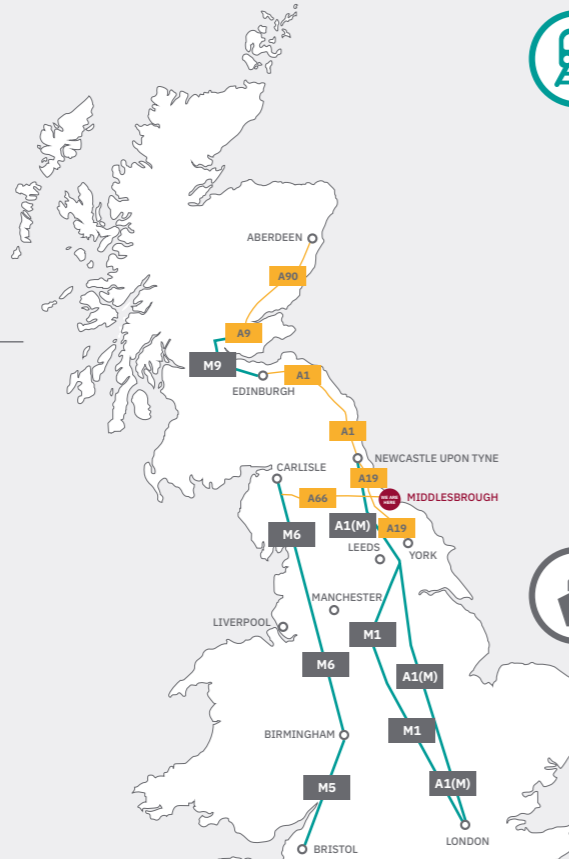

BY CAR

Newcastle to Middlesbrough
52min

Leeds to Middlesbrough
1h 18min

Manchester to Middlesbrough
2h 14min

Edinburgh to Middlesbrough
3h 12min

BY PLANE

Teesside Airport
20min

Newcastle Airport
1hr

Leeds Bradford Airport
1hr 15min

Doncaster Sheffield Airport
1hr 40min

Manchester Airport
2hr 15min

BY TRAIN

Newcastle
1hr 10min

Leeds
1hr 20min

Manchester
2hr 15min

Edinburgh
2hr 45min

London
3hr 15min

Direct train to London from 2020
2hr 45min

BY SHIP

Teesport
16min

Port of Tyne
47min

Your workforce is waiting

25,000

employed in manufacturing sectors in the Tees Valley

65,000

employed in managerial or professional occupations in Middlesbrough

700,000

can reach Middlesbrough within a 30-minute drive

1,900

Tees Valley residents enrolled in engineering and manufacturing apprenticeships