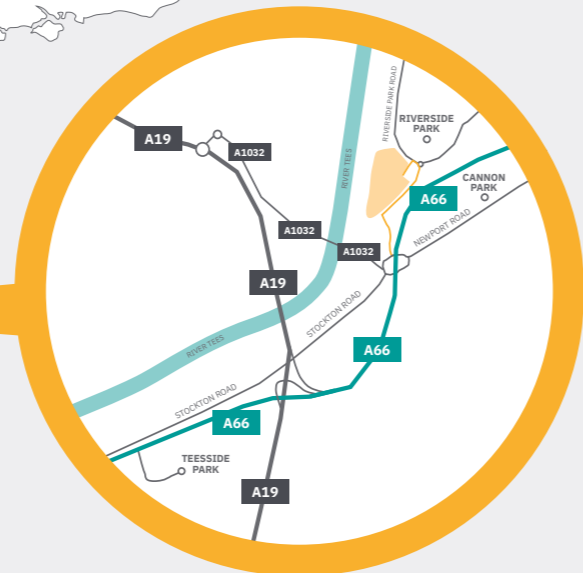

BY CAR

Newcastle to Middlesbrough
52min

Leeds to Middlesbrough
1h 18min

Manchester to Middlesbrough
2h 14min

Edinburgh to Middlesbrough
3h 12min

BY PLANE

Teesside Airport
20min

Newcastle Airport
1hr

Leeds Bradford Airport
1hr 15min

Doncaster Sheffield Airport
1hr 40min

Manchester Airport
2hr 15min

BY TRAIN

Newcastle
1hr 10min

Leeds
1hr 20min

Manchester
2hr 15min

Edinburgh
2hr 45min

London
3hr 15min

Direct train to London from 2020
2hr 45min

BY SHIP

Teesport
16min

Port of Tyne
47min

Your workforce is waiting

25,000

employed in manufacturing sectors in the Tees Valley

65,000

employed in managerial or professional occupations in Middlesbrough

700,000

can reach Middlesbrough within a 30-minute drive

1,900

Tees Valley residents enrolled in engineering and manufacturing apprenticeships