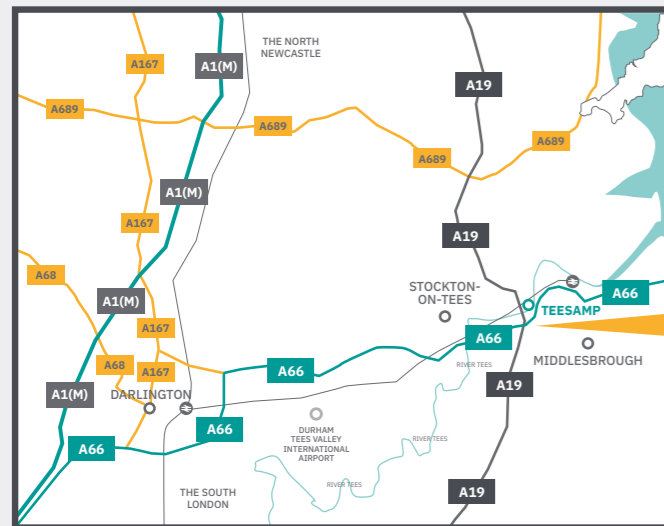

Leeds Bradford Airport
1hr 15min

Doncaster Sheffield Airport
1hr 40min

Manchester Airport
2hr 15min

BY TRAIN

Newcastle
1hr 10min

Leeds
1hr 20min

Manchester
2hr 15min

Edinburgh
2hr 45min

London
3hr 15min

Direct train to London from 2020
2hr 45min

BY SHIP

Teesport
16min

Port of Tyne
47min

Your workforce is waiting

25,000

employed in manufacturing sectors in the Tees Valley

65,000

employed in managerial or professional occupations in Middlesbrough

700,000

can reach Middlesbrough within a 30-minute drive

1,900

Tees Valley residents enrolled in engineering and manufacturing apprenticeships