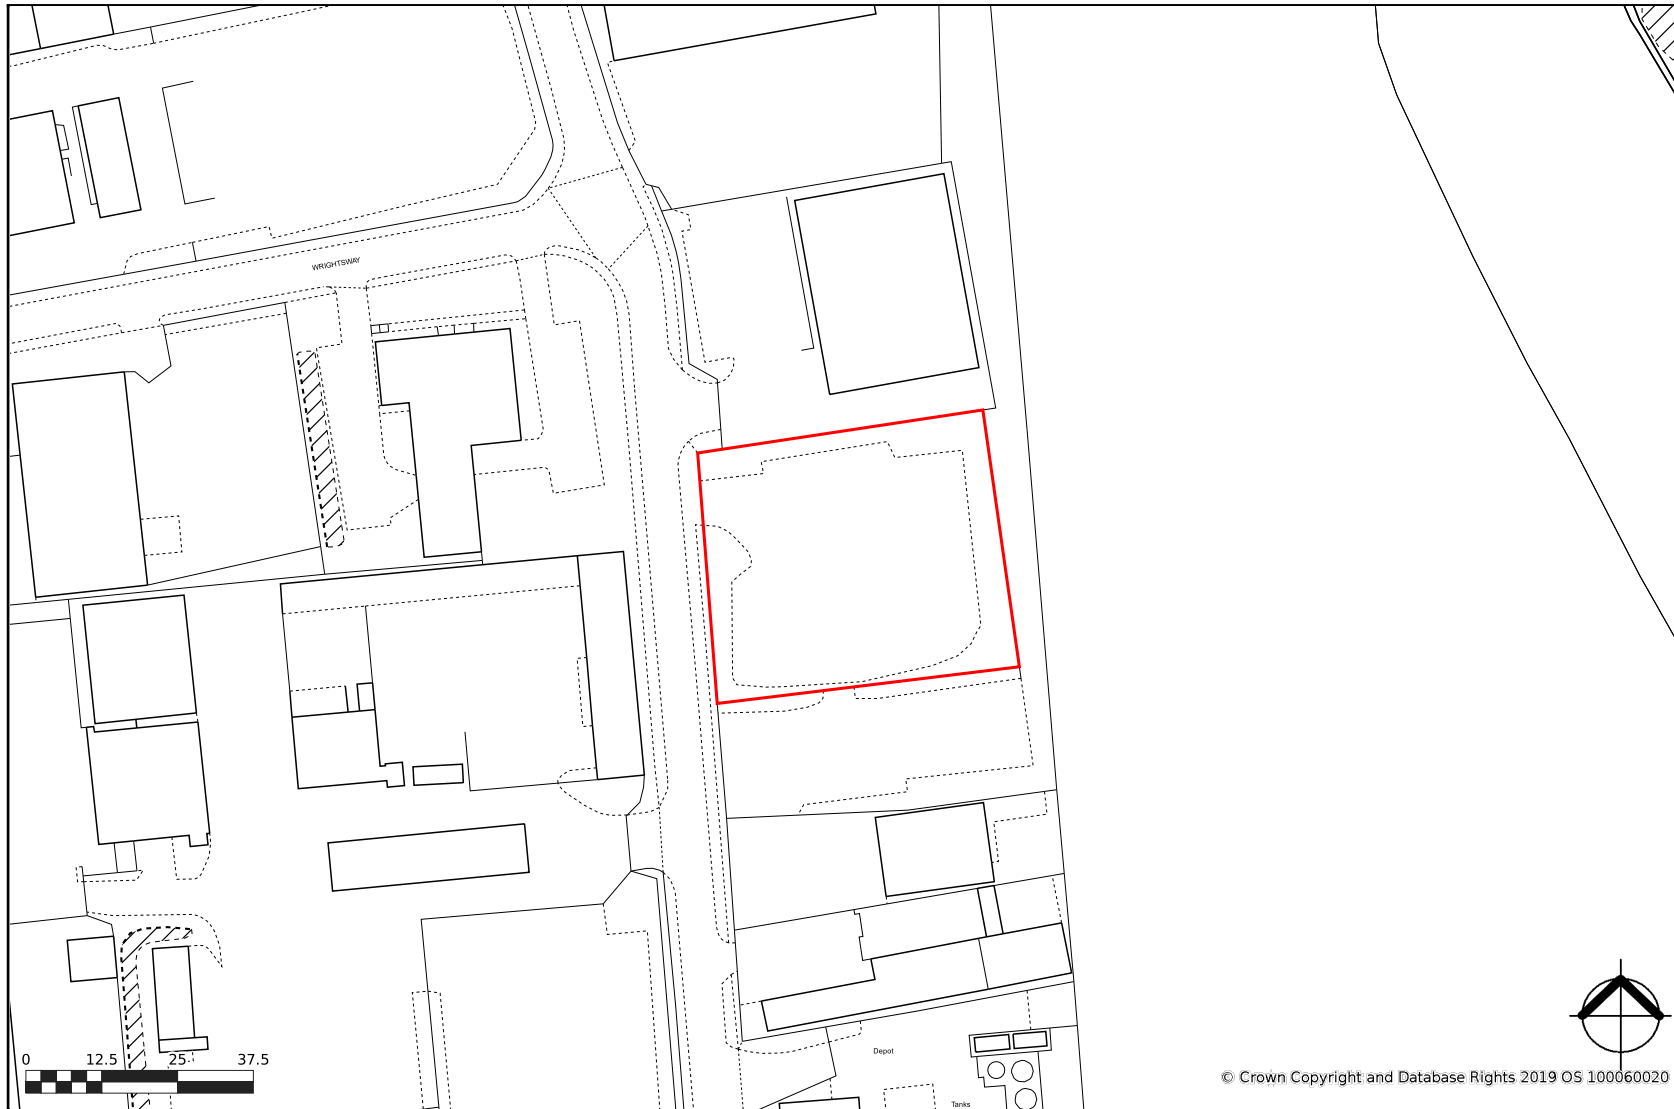

Wrightsway, Lincoln, LN2 4NH

created on **edozo**

© Crown Copyright and Database Rights 2019 OS 100060020

Plotted Scale - 1:1,250