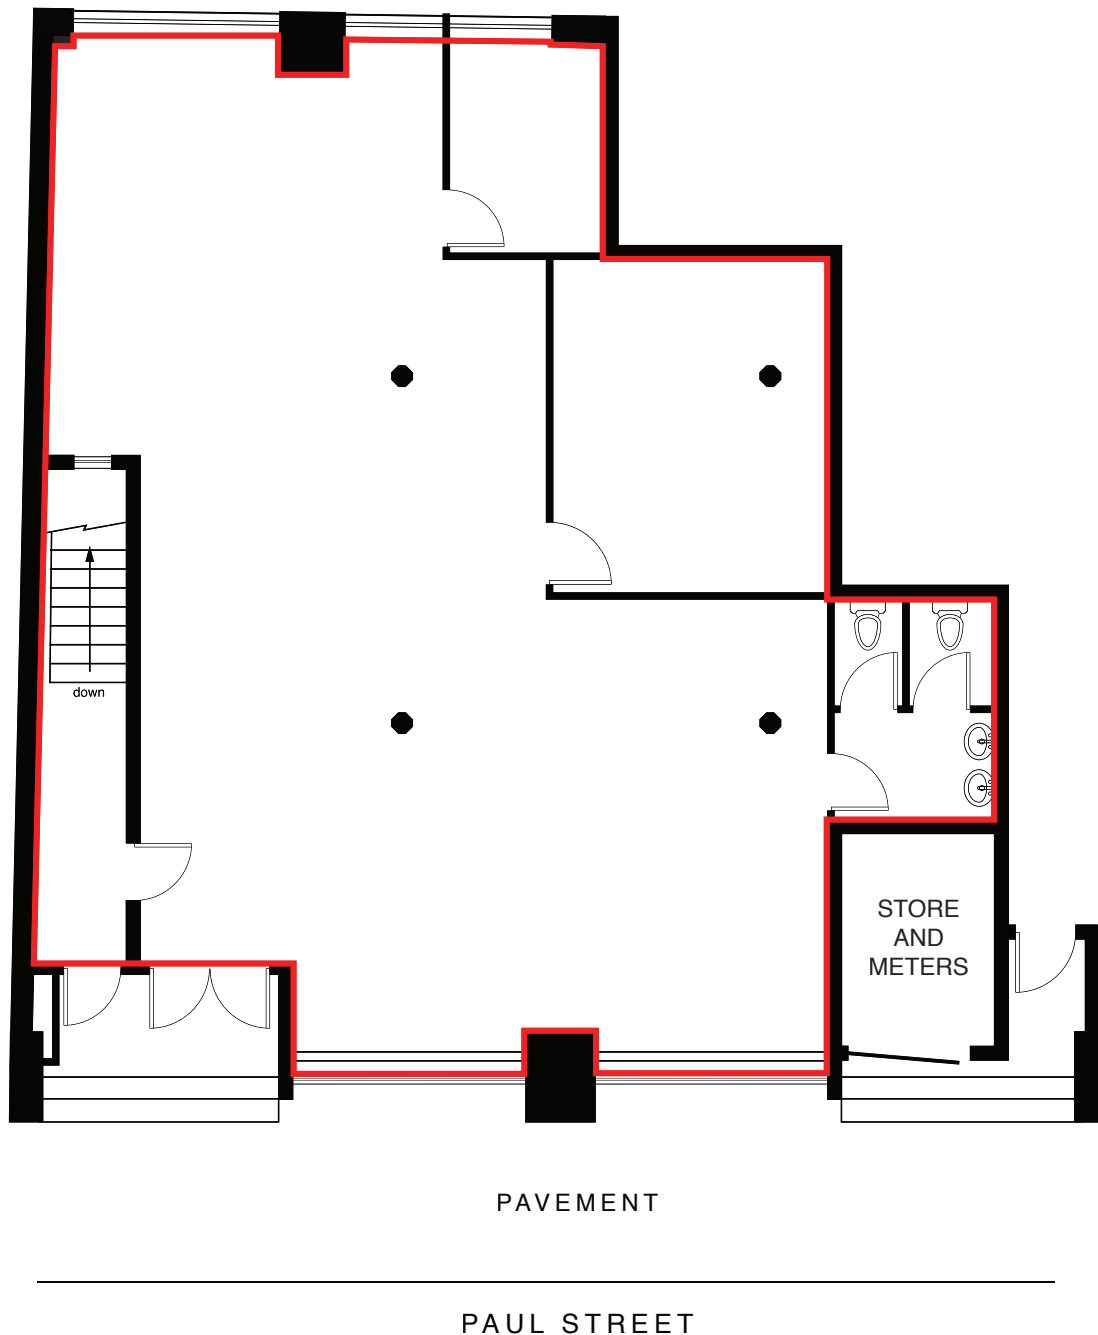

91- 93 Paul Street
 London
 EC2A 4NY

Scale 1:100
 Ground Floor

REV	AMENDMENT	DATE
Magnolia Square Limited 20 Broadwick Street Soho London W1F 8HT 020 7479 4855		
PRINT AT A4		
PROJECT 91 - 93 Paul Street London EC2A 4NY		
MEASURED SURVEY DRAWING TITLE LEASEPLAN		
SCALE 1:100	DRAWN BY 	DATE Nov 10
DRAWING NUMBER 0	5195	