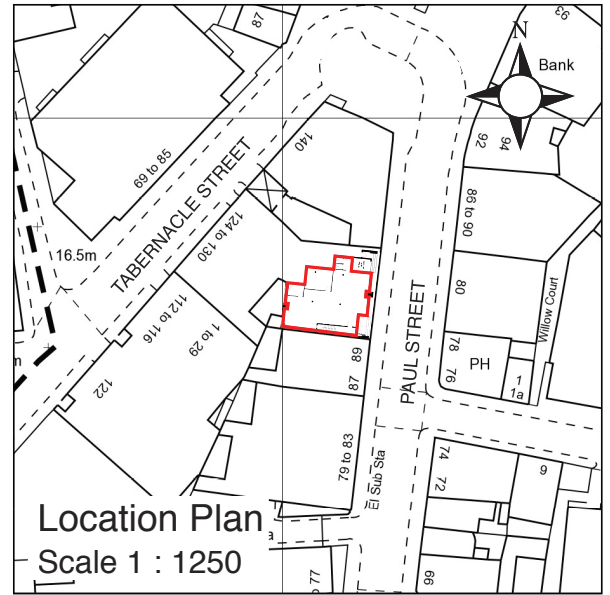

91- 93 Paul Street
 London
 EC2A 4NY

Scale 1:100
 Ground Floor

REV	AMENDMENT	DATE
Magnolia Square Limited 20 Broadwick Street Soho London W1F 8HT 020 7479 4855		
PRINT AT A4		
PROJECT 91 - 93 Paul Street London EC2A 4NY		
MEASURED SURVEY DRAWING TITLE LEASEPLAN		
SCALE 1:100	DRAWN BY 	DATE Nov 10
DRAWING NUMBER 0	5195	