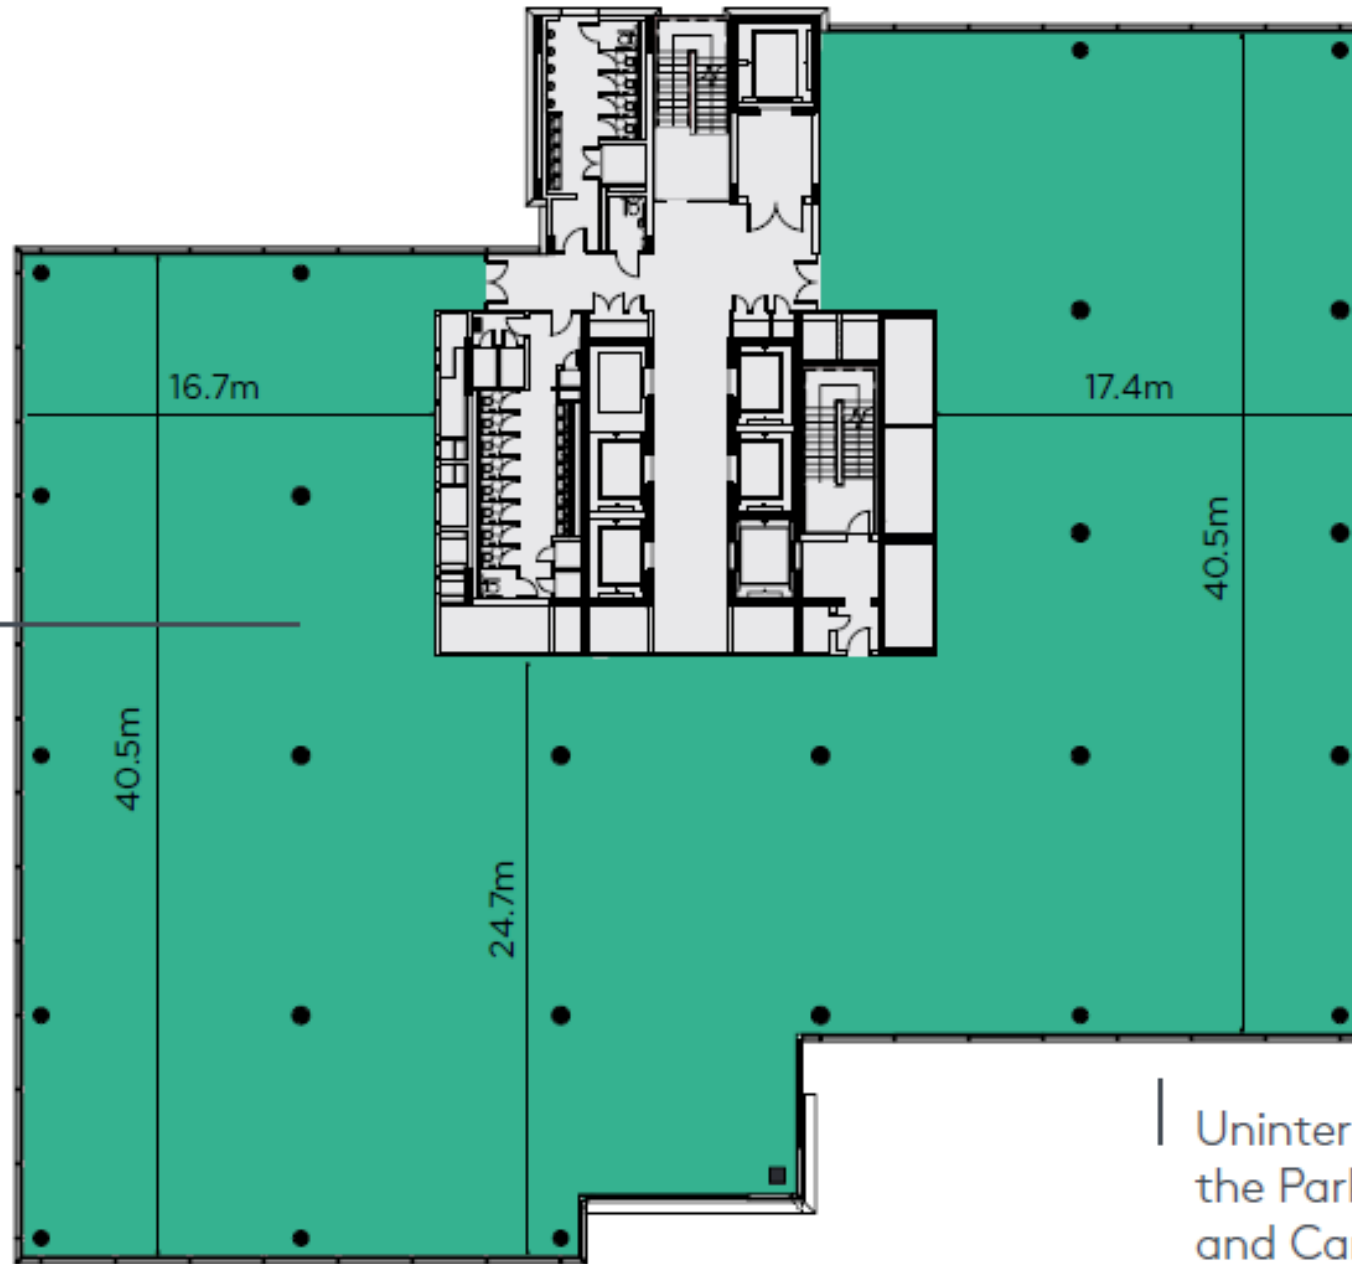

Level 8

20,110 ft²

2.85m clear floor
to services height

Uninterrupted views across
the Park towards the city
and Canary Wharf