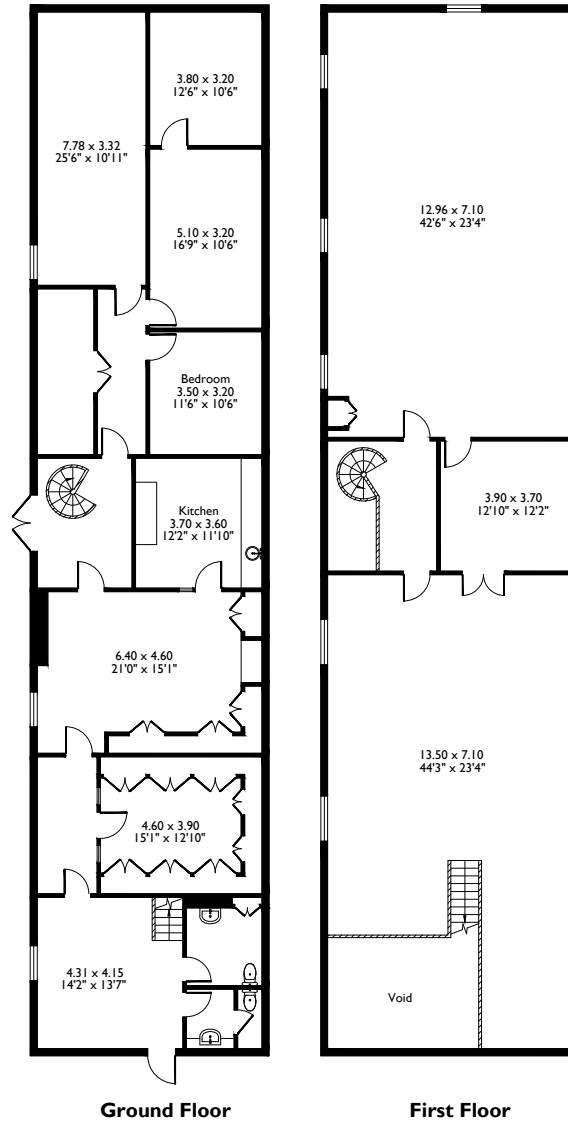

NOT TO SCALE

© Property Shoot Ltd

### THE TITHE BARN

Approximate Floor Area  
Office 384.53 sq m - 4139 sq ft  
(Gross Internal Area)

This plan is for illustration purposes only.